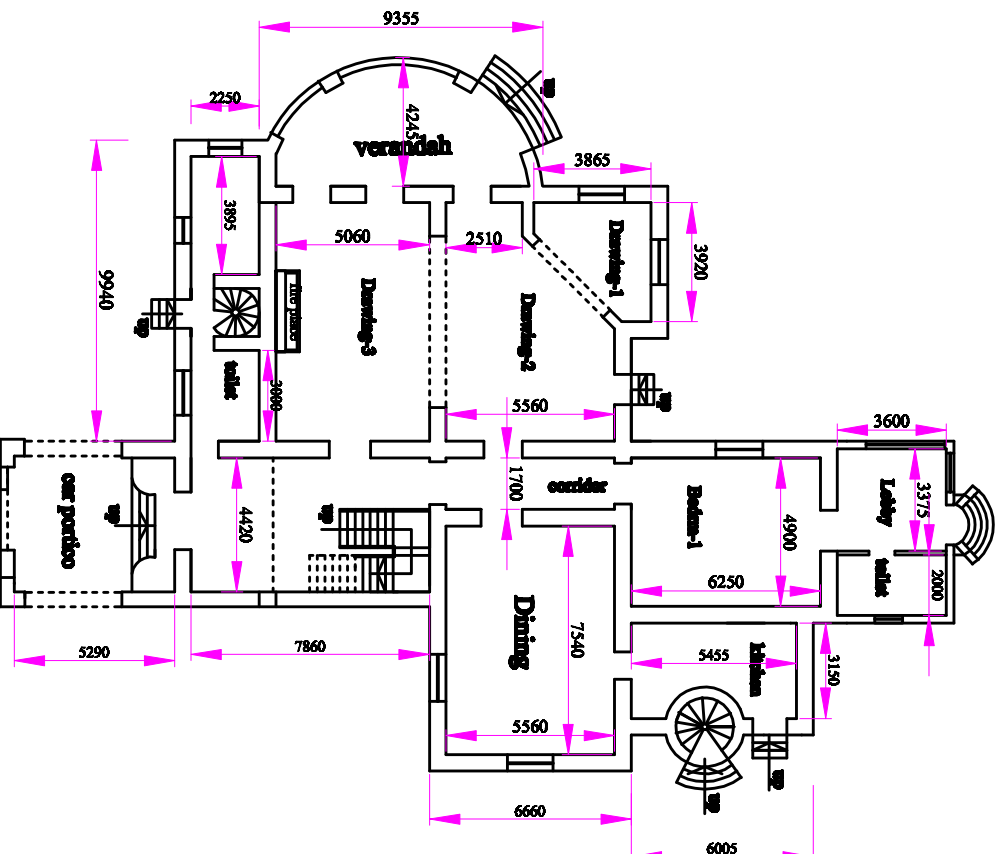

ERSTWHILE EX-CHAIRMAN BUNGLOW OF ALLAHABAD BANK  
NOW INDIAN BANK , ON RONALDSHOY ROAD IN ALIPORE, KOLKATA

**GROUND FLOOR PLAN**  
**SCALE :- 1:100**

ARCHITECT:  
SANJOY PAUL AND ASSOCIATES  
9333921690  
[architectsanjoydurgapur@gmail.com](mailto:architectsanjoydurgapur@gmail.com)