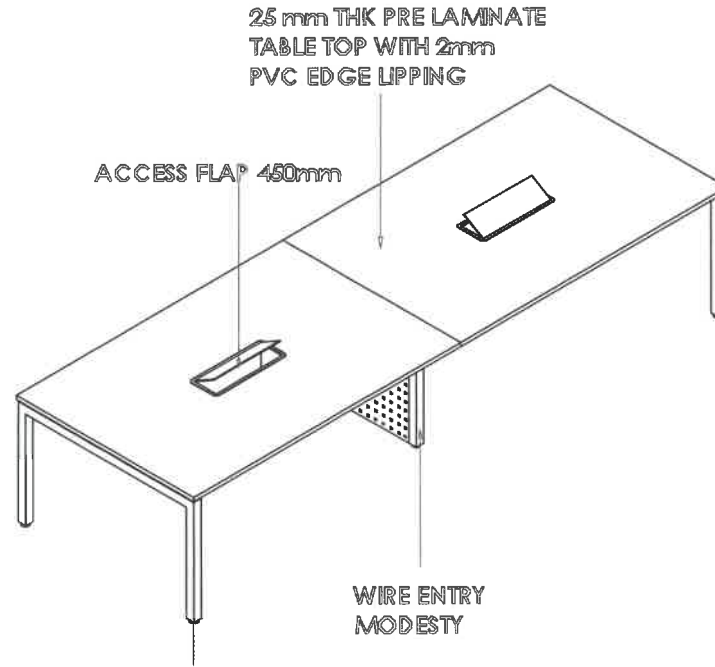

TOP VIEW

ISO VIEW

FRONT VIEW

DRAWING TITLE:

MEETING TABLE

FPON: DOD:

ARCHITECT:

DRAWN BY:

DATE:

SCALE:

DWG NO: 01

REV NO: --

CHECKED BY:

ALL DIMENSIONS IN mm

SUMMARY:

4800 X 1200 X 729MM