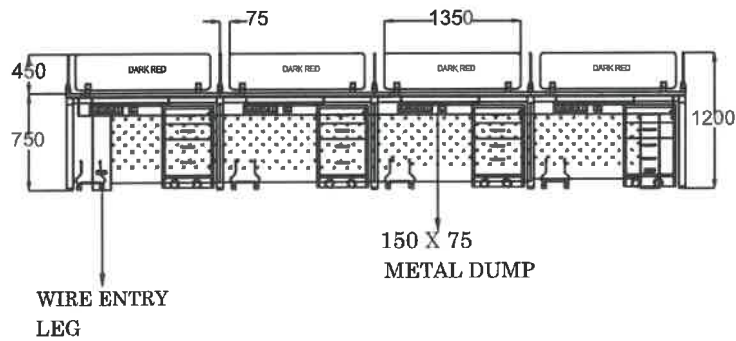

ALL DIMENSIONS IN mm

SUMMARY :

- 1800L X 750D X 745Ht
- 1350L X 450D X 745Ht
- 1500L X 450D X 745Ht

TOP VIEW

ISO VIEW

FRONT VIEW

The dimensions of workstation to be considered as given in this drawing.

DRAWING TITLE:

DATE:

SCALE:

DWG NO: 01

REV NO: --

CHECKED BY:

ALL DIMENSIONS IN mm

SUMMARY:

4800 X 1200 X 729MM

ALL DIMENSIONS IN mm

SUMMARY :

400L X 470D X 620Ht