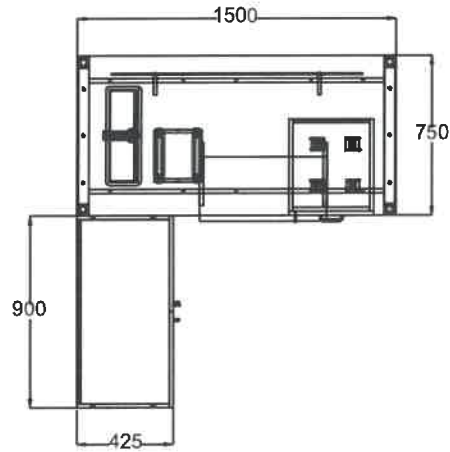

CHECKED BY :

ALL DIMENSIONS IN MM

SUMMARY :

1350L X 600D X 1200Ht

TOP VIEW

FRONT VIEW

ISO VIEW

The dimensions of GM table to be considered as given in this drawing.

DWG NO :

REV NO : --

CHECKED BY :

ALL DIMENSIONS IN mm

SUMMARY :

- 2100L X 900D X 745Ht
- 1500L X 600D X 680Ht
- 1500L X 450D X 745Ht

TOP VIEW

ISO VIEW

FRONT VIEW

The dimensions of the CM table to be considered as given in this drawings.

DRAWING TITLE :	
CM CABIN	
FPO No :	DOD :
---	-----
ARCHITECT :	
DRAWN BY :	
DATE :	
SCALE :	NOT TO SCALE
DWG NO :	01
REV NO :	--
CHECKED BY :	
ALL DIMENSIONS IN mm	
SUMMARY :	
1500L X 750D X 745Ht 900L X 425D X 745Ht	

DATE:

SCALE:

DWG NO: 01

REV NO: --

CHECKED BY:

ALL DIMENSIONS IN mm

SUMMARY:

4800 X 1200 X 729MM