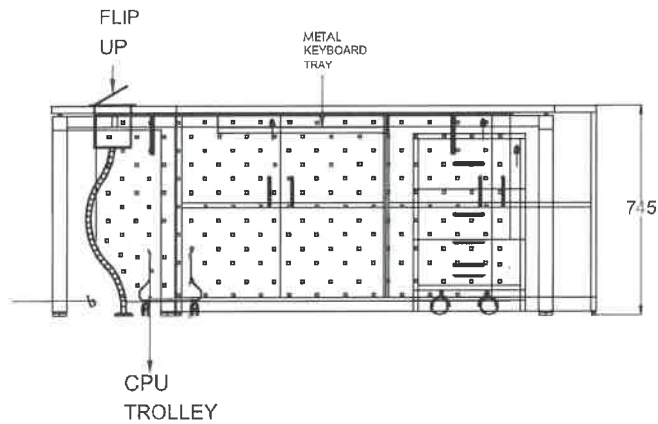

CHECKED BY :

ALL DIMENSIONS IN MM

SUMMARY :

1350L X 600D X 1200Ht

TOP VIEW

FRONT VIEW

ISO VIEW

The dimensions of GM table to be considered as given in this drawing.

ALL DIMENSIONS IN mm

SUMMARY :

400L X 470D X 620Ht