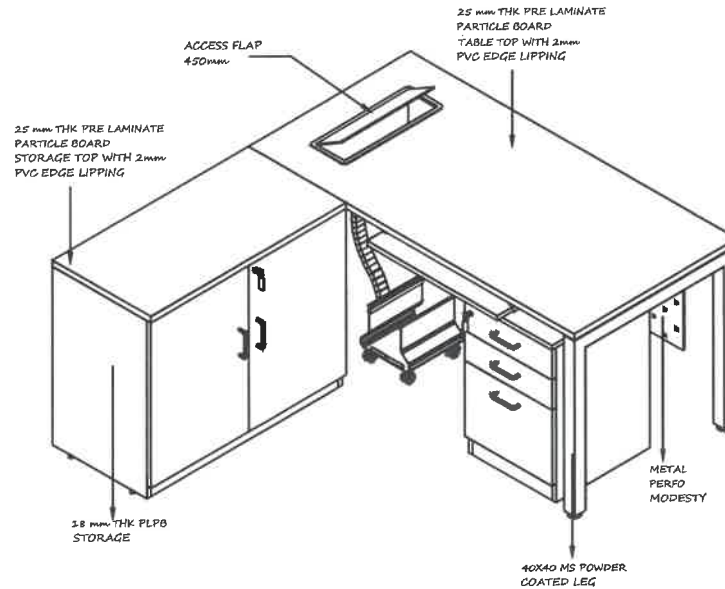

DWG NO :

REV NO : --

CHECKED BY :

ALL DIMENSIONS IN mm

SUMMARY :

- 2100L X 900D X 745Ht
- 1500L X 600D X 680Ht
- 1500L X 450D X 745Ht

TOP VIEW

ISO VIEW

FRONT VIEW

The dimensions of the CM table to be considered as given in this drawings.

DRAWING TITLE :	
CM CABIN	
FPO No :	DOD :
---	-----
ARCHITECT :	
DRAWN BY :	
DATE :	
SCALE :	NOT TO SCALE
DWG NO :	01
REV NO :	--
CHECKED BY :	
ALL DIMENSIONS IN mm	
SUMMARY :	
1500L X 750D X 745Ht 900L X 425D X 745Ht	

DATE:

SCALE:

DWG NO: 01

REV NO: --

CHECKED BY:

ALL DIMENSIONS IN mm

SUMMARY:

4800 X 1200 X 729MM

ALL DIMENSIONS IN mm

SUMMARY :

400L X 470D X 620Ht