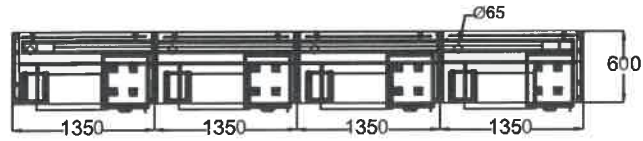

ALL DIMENSIONS IN mm

SUMMARY :

- 1800L X 750D X 745Ht
- 1350L X 450D X 745Ht
- 1500L X 450D X 745Ht

TOP VIEW

ISO VIEW

FRONT VIEW

The dimensions of workstation to be considered as given in this drawing.

DRAWING TITLE:

CHECKED BY :

ALL DIMENSIONS IN MM

SUMMARY :

1350L X 600D X 1200Ht

TOP VIEW

FRONT VIEW

ISO VIEW

The dimensions of GM table to be considered as given in this drawing.

DATE:

SCALE:

DWG NO: 01

REV NO: --

CHECKED BY:

ALL DIMENSIONS IN mm

SUMMARY:

4800 X 1200 X 729MM

ALL DIMENSIONS IN mm

SUMMARY :

400L X 470D X 620Ht