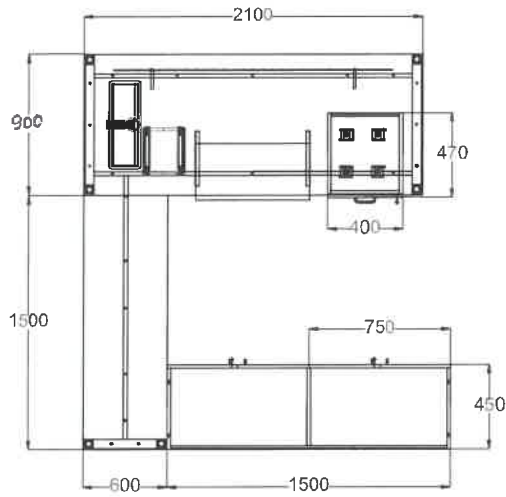

ALL DIMENSIONS IN mm

SUMMARY :

- 1800L X 750D X 745Ht
- 1350L X 450D X 745Ht
- 1500L X 450D X 745Ht

TOP VIEW

ISO VIEW

FRONT VIEW

The dimensions of workstation to be considered as given in this drawing.

DRAWING TITLE:

CHECKED BY :

ALL DIMENSIONS IN MM

SUMMARY :

1350L X 600D X 1200Ht

TOP VIEW

FRONT VIEW

ISO VIEW

The dimensions of GM table to be considered as given in this drawing.

DATE:

SCALE:

DWG NO: 01

REV NO: --

CHECKED BY:

ALL DIMENSIONS IN mm

SUMMARY:

4800 X 1200 X 729MM

ALL DIMENSIONS IN mm

SUMMARY :

400L X 470D X 620Ht