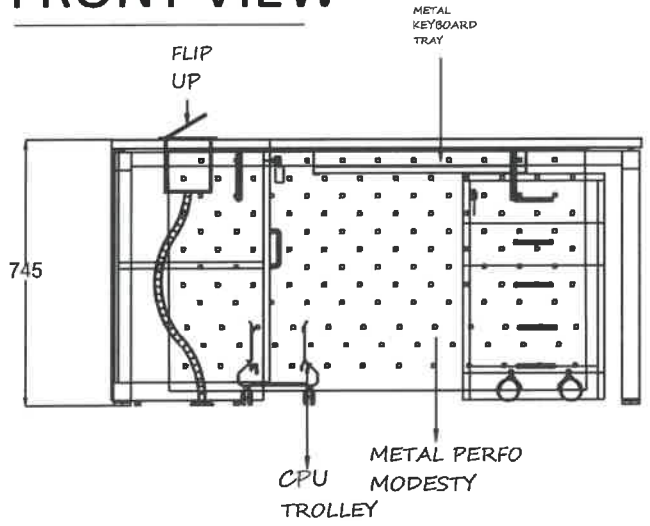

DWG NO :

REV NO : --

CHECKED BY :

ALL DIMENSIONS IN mm

SUMMARY :

- 2100L X 900D X 745Ht
- 1500L X 600D X 680Ht
- 1500L X 450D X 745Ht

TOP VIEW

ISO VIEW

FRONT VIEW

The dimensions of the CM table to be considered as given in this drawings.

DRAWING TITLE :	
CM CABIN	
FPO No :	DOD :
---	-----
ARCHITECT :	
DRAWN BY :	
DATE :	
SCALE :	NOT TO SCALE
DWG NO :	01
REV NO :	--
CHECKED BY :	
ALL DIMENSIONS IN mm	
SUMMARY :	
1500L X 750D X 745Ht 900L X 425D X 745Ht	

DATE:

SCALE:

DWG NO: 01

REV NO: --

CHECKED BY:

ALL DIMENSIONS IN mm

SUMMARY:

4800 X 1200 X 729MM

ALL DIMENSIONS IN mm

SUMMARY :

400L X 470D X 620Ht