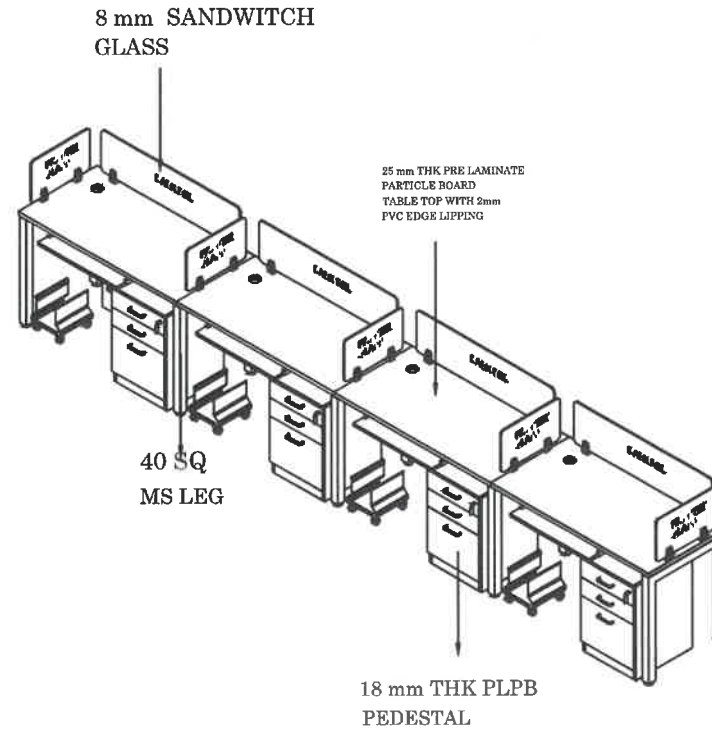

ALL DIMENSIONS IN mm

SUMMARY :

- 1800L X 750D X 745Ht
- 1350L X 450D X 745Ht
- 1500L X 450D X 745Ht

TOP VIEW

ISO VIEW

FRONT VIEW

The dimensions of workstation to be considered as given in this drawing.

DRAWING TITLE:

CHECKED BY :

ALL DIMENSIONS IN MM

SUMMARY :

1350L X 600D X 1200Ht

TOP VIEW

FRONT VIEW

ISO VIEW

The dimensions of GM table to be considered as given in this drawing.

DATE:

SCALE:

DWG NO: 01

REV NO: --

CHECKED BY:

ALL DIMENSIONS IN mm

SUMMARY:

4800 X 1200 X 729MM

ALL DIMENSIONS IN mm

SUMMARY :

400L X 470D X 620Ht