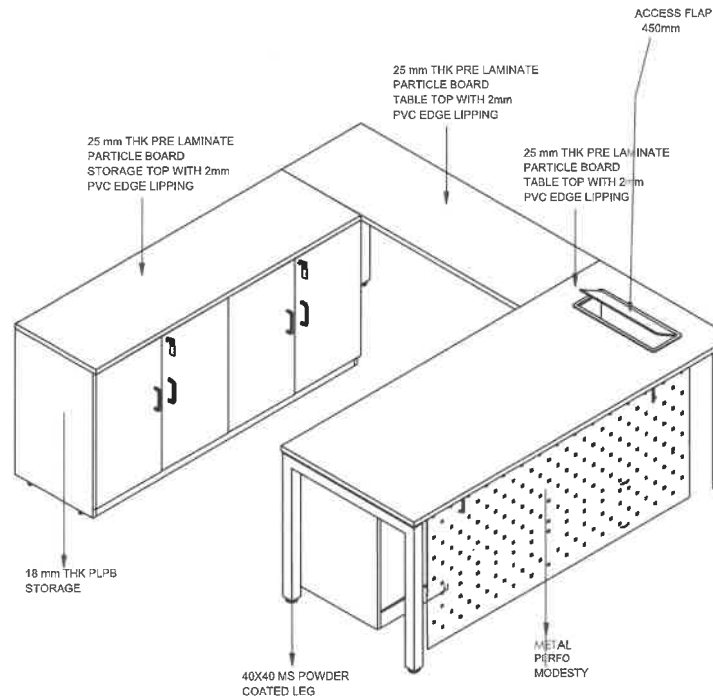

CHECKED BY :

ALL DIMENSIONS IN MM

SUMMARY :

1350L X 600D X 1200Ht

TOP VIEW

FRONT VIEW

ISO VIEW

The dimensions of GM table to be considered as given in this drawing.