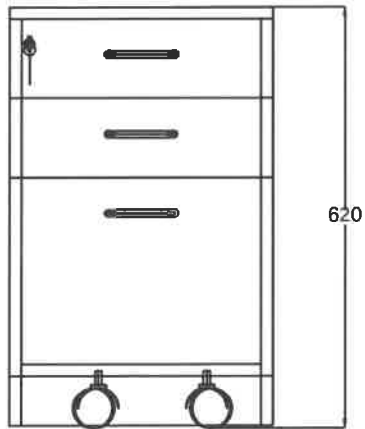

ALL DIMENSIONS IN mm

SUMMARY :

- 1800L X 750D X 745Ht
- 1350L X 450D X 745Ht
- 1500L X 450D X 745Ht

TOP VIEW

ISO VIEW

FRONT VIEW

The dimensions of workstation to be considered as given in this drawing.

DRAWING TITLE:

DATE:

SCALE:

DWG NO: 01

REV NO: --

CHECKED BY:

ALL DIMENSIONS IN mm

SUMMARY:

4800 X 1200 X 729MM

TOP VIEW

BACK SHEET 9 mm THK

ISO VIEW

18 mm THK PLPB
PEDESTAL

FRONT VIEW

DRAWING TITLE :

PEDESTAL 2D+1F

FPO No: DOD :

ALL DIMENSIONS IN mm

SUMMARY :

400L X 470D X 620Ht