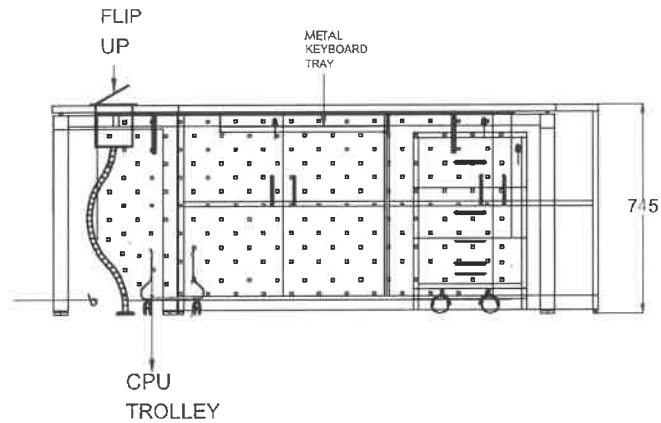

TOP VIEW

ISO VIEW

FRONT VIEW

DRAWING TITLE :

DGM CABIN

FPO No :

DOD :

--/--/--

ALL DIMENSIONS IN mm

SUMMARY :

- 1800L X 750D X 745Ht
- 1350L X 450D X 745Ht
- 1500L X 450D X 745Ht

TOP VIEW

ISO VIEW

FRONT VIEW

The dimensions of workstation to be considered as given in this drawing.

DRAWING TITLE:

DATE:

SCALE:

DWG NO: 01

REV NO: --

CHECKED BY:

ALL DIMENSIONS IN mm

SUMMARY:

4800 X 1200 X 729MM

ALL DIMENSIONS IN mm

SUMMARY :

400L X 470D X 620Ht