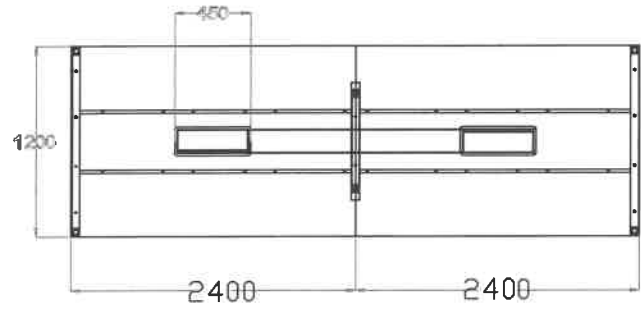

TOP VIEW

ISO VIEW

FRONT VIEW

DRAWING TITLE:

MEETING TABLE

FPON: DOD:

ARCHITECT:

DRAWN BY:

DATE:

SCALE:

DWG NO: 01

REV NO: --

CHECKED BY:

ALL DIMENSIONS IN mm

SUMMARY:

4800 X 1200 X 729MM