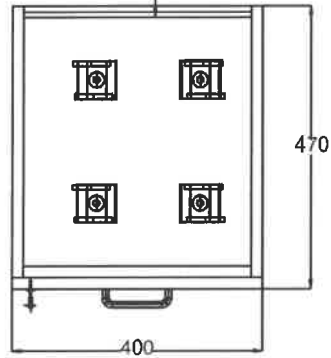

TOP VIEW

BACK SHEET 9 mm THK