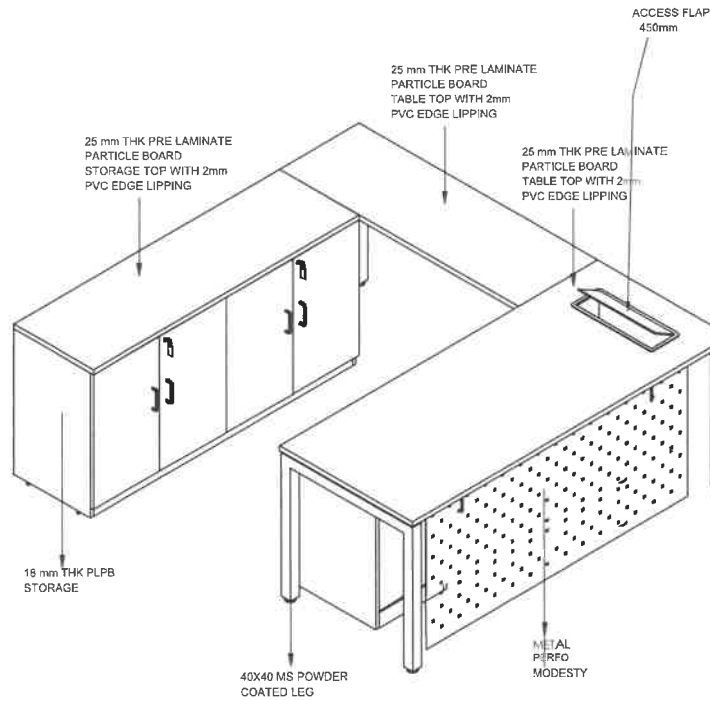

TOP VIEW

ISO VIEW

FRONT VIEW

DRAWING TITLE :

DGM CABIN

FPO No :

DOD :

--/--/--

ALL DIMENSIONS IN mm

SUMMARY :

- 1800L X 750D X 745Ht
- 1350L X 450D X 745Ht
- 1500L X 450D X 745Ht

TOP VIEW

ISO VIEW

FRONT VIEW

The dimensions of workstation to be considered as given in this drawing.

DRAWING TITLE:

DATE:

SCALE:

DWG NO: 01

REV NO: --

CHECKED BY:

ALL DIMENSIONS IN mm

SUMMARY:

4800 X 1200 X 729MM

ALL DIMENSIONS IN mm

SUMMARY :

400L X 470D X 620Ht