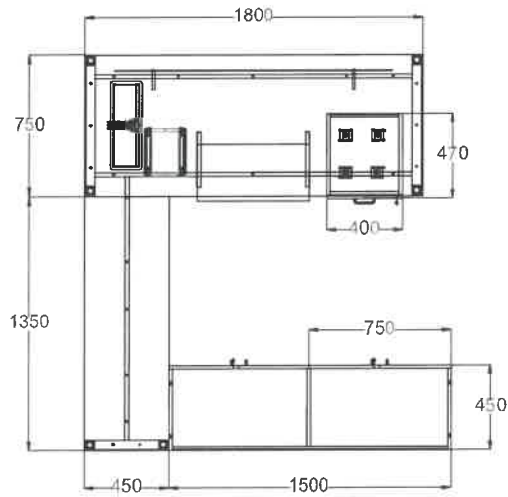

TOP VIEW

ISO VIEW

FRONT VIEW

DRAWING TITLE :

DGM CABIN

FPO No :

DOD :

--/--/--

ARCHITECT :

DRAWN BY :

DATE :

SCALE : NOT TO SCALE

DWG NO :

REV NO :

--

CHECKED BY :

ALL DIMENSIONS IN mm

SUMMARY :

- 1800L X 750D X 745Ht
- 1350L X 450D X 745Ht
- 1500L X 450D X 745Ht